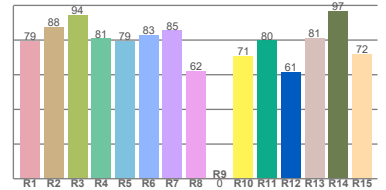

Spectral distribution

Color coordinates

White color point

CRI R values

Color temperature	Color rendering index	Red component	Color fidelity	Color gamut	Color quality scale	Color coordinate cie 1931	Color coordinate cie 1931	Color coordinate	Color coordinate	Color deviation from black body
CCT	CRI	CRI R9	TM30 Rf	TM30 Rg	CQS	x	y	u	v	Δuv
4000 K	81.5	0.0	83.3	95.2	81.1	0.381	0.377	0.225	0.334	0.0014

Beam details

Beam angles

Beam angle 50%	Field angle 10%	Cutoff angle 2,5%
120°	168.1°	185.4°

Beam intensities

Peak intensity	Int. ratio in 120° cone	Int. ratio in 90° cone
456 cd	75.3%	50.5%

Beam intensities from 1-20m