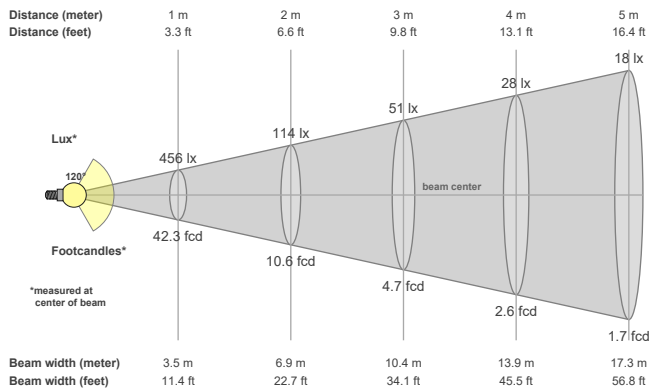

Spectral distribution

Color coordinates

White color point

CRI R values

Color temperature	Color rendering index	Red component	Color fidelity	Color gamut	Color quality scale	Color coordinate cie 1931	Color coordinate cie 1931	Color coordinate	Color coordinate	Color deviation from black body
CCT	CRI	CRI R9	TM30 Rf	TM30 Rg	CQS	x	y	u	v	Δuv
4000 K	81.5	0.0	83.3	95.2	81.1	0.381	0.377	0.225	0.334	0.0014

Beam details

Beam angles

Beam angle 50%	Field angle 10%	Cutoff angle 2,5%
120°	168.1°	185.4°

Beam intensities

Peak intensity	Int. ratio in 120° cone	Int. ratio in 90° cone
456 cd	75.3%	50.5%

Beam intensities from 1-20m