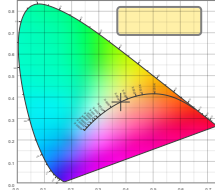

Spectral distribution

Color coordinates

White color point

CRI R values

Color temperature	Color rendering index	Red component	Color fidelity	Color gamut	Color quality scale	Color coordinate cie 1931	Color coordinate cie 1931	Color coordinate	Color coordinate	Color deviation from black body
CCT	CRI	CRI R9	TM30 Rf	TM30 Rg	CQS	x	y	u	v	Δuv
4000 K	81.5	0.0	83.3	95.2	81.1	0.381	0.377	0.225	0.334	0.0014

Beam details

Beam angles

Beam angle 50%	Field angle 10%	Cutoff angle 2,5%
120°	168.1°	185.4°

Beam intensities

Peak intensity	Int. ratio in 120° cone	Int. ratio in 90° cone
456 cd	75.3%	50.5%

Beam intensities from 1-20m