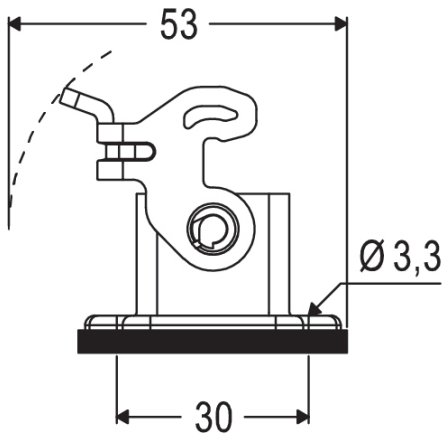

Part number
CK 03 I

Bulkhead mounting housing, CK series, with 1 lever, size "21.21", white colour

Product description		Material properties	
Product type	Bulkhead mounting housing	Other materials	Lever: Polyamide (PA) Gasket: TPE
Series	CK	Colour	RAL 7035 grey
Closing type	With 1 lever	RoHS conformity	Compliant
Size	Size "21.21"	China RoHS - EFUP	E
Cable entry	Without cable entry	REACH SVHC substances	No
Specification	White colour	Approvals / Standards	
Technical data		UL	ECBT2
IP degree of protection	IP44 - IP66 / IP67 / IP69 with CKR 65	cUL	ECBT8
Further technical details		General ordering information	
Weight	9,50 g	EAN13 code	8015747026246
Operating temperature range (min, max)	-40°C...+125°C	eCl@ss 8.1	27440202
		ETIM 7.0	EC000437
		Packaging Information	
		Packaging length	230,00 mm
		Packaging height	160,00 mm
		Packaging width	330,00 mm
		Packaging weight	1,73 kg
		Packaging volume	12,14 dm ³
		Packaging description	Carton box
		Packaging quantity	100 Pcs
		Packaging EAN code	8015747026253
		Sub-packaging weight	0,17 kg
		Sub-packaging description	Carton box
		Sub-packaging quantity	10 Pcs
		Sub-packaging EAN barcode	8015747026260

Part number
CK 03 I

Catalogue drawings

Catalogue drawings

Notes

Dimensions shown in mm are not binding and may be changed without notice.
