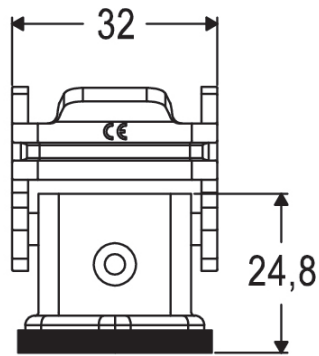

Part number
CK 03 I

Bulkhead mounting housing, CK series, with 1 lever, size "21.21", white colour

Product description		Material properties	
Product type	Bulkhead mounting housing	Other materials	Lever: Polyamide (PA) Gasket: TPE
Series	CK	Colour	RAL 7035 grey
Closing type	With 1 lever	RoHS conformity	Compliant
Size	Size "21.21"	China RoHS - EFUP	E
Cable entry	Without cable entry	REACH SVHC substances	No
Specification	White colour	Approvals / Standards	
Technical data		UL	ECBT2
IP degree of protection	IP44 - IP66 / IP67 / IP69 with CKR 65	cUL	ECBT8
Further technical details		General ordering information	
Weight	9,50 g	EAN13 code	8015747026246
Operating temperature range (min, max)	-40°C...+125°C	eCl@ss 8.1	27440202
		ETIM 7.0	EC000437
		Packaging Information	
		Packaging length	230,00 mm
		Packaging height	160,00 mm
		Packaging width	330,00 mm
		Packaging weight	1,73 kg
		Packaging volume	12,14 dm ³
		Packaging description	Carton box
		Packaging quantity	100 Pcs
		Packaging EAN code	8015747026253
		Sub-packaging weight	0,17 kg
		Sub-packaging description	Carton box
		Sub-packaging quantity	10 Pcs
		Sub-packaging EAN barcode	8015747026260

Part number
CK 03 I

Catalogue drawings

Catalogue drawings

Notes

Dimensions shown in mm are not binding and may be changed without notice.
