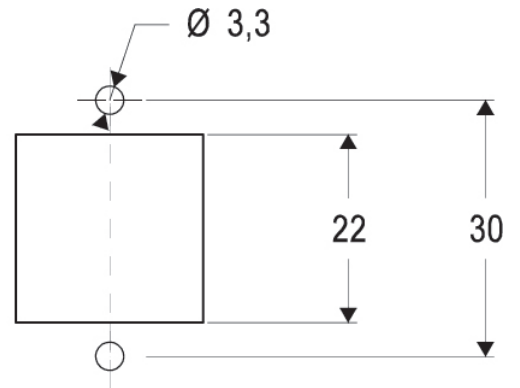

Part number
CK 03 I

Bulkhead mounting housing, CK series, with 1 lever, size "21.21", white colour

Product description		Material properties	
Product type	Bulkhead mounting housing	Other materials	Lever: Polyamide (PA) Gasket: TPE
Series	CK	Colour	RAL 7035 grey
Closing type	With 1 lever	RoHS conformity	Compliant
Size	Size "21.21"	China RoHS - EFUP	E
Cable entry	Without cable entry	REACH SVHC substances	No
Specification	White colour	Approvals / Standards	
Technical data		UL	ECBT2
IP degree of protection	IP44 - IP66 / IP67 / IP69 with CKR 65	cUL	ECBT8
Further technical details		General ordering information	
Weight	9,50 g	EAN13 code	8015747026246
Operating temperature range (min, max)	-40°C...+125°C	eCl@ss 8.1	27440202
		ETIM 7.0	EC000437
		Packaging Information	
		Packaging length	230,00 mm
		Packaging height	160,00 mm
		Packaging width	330,00 mm
		Packaging weight	1,73 kg
		Packaging volume	12,14 dm ³
		Packaging description	Carton box
		Packaging quantity	100 Pcs
		Packaging EAN code	8015747026253
		Sub-packaging weight	0,17 kg
		Sub-packaging description	Carton box
		Sub-packaging quantity	10 Pcs
		Sub-packaging EAN barcode	8015747026260

Part number
CK 03 I

Catalogue drawings

Catalogue drawings

Notes

Dimensions shown in mm are not binding and may be changed without notice.
